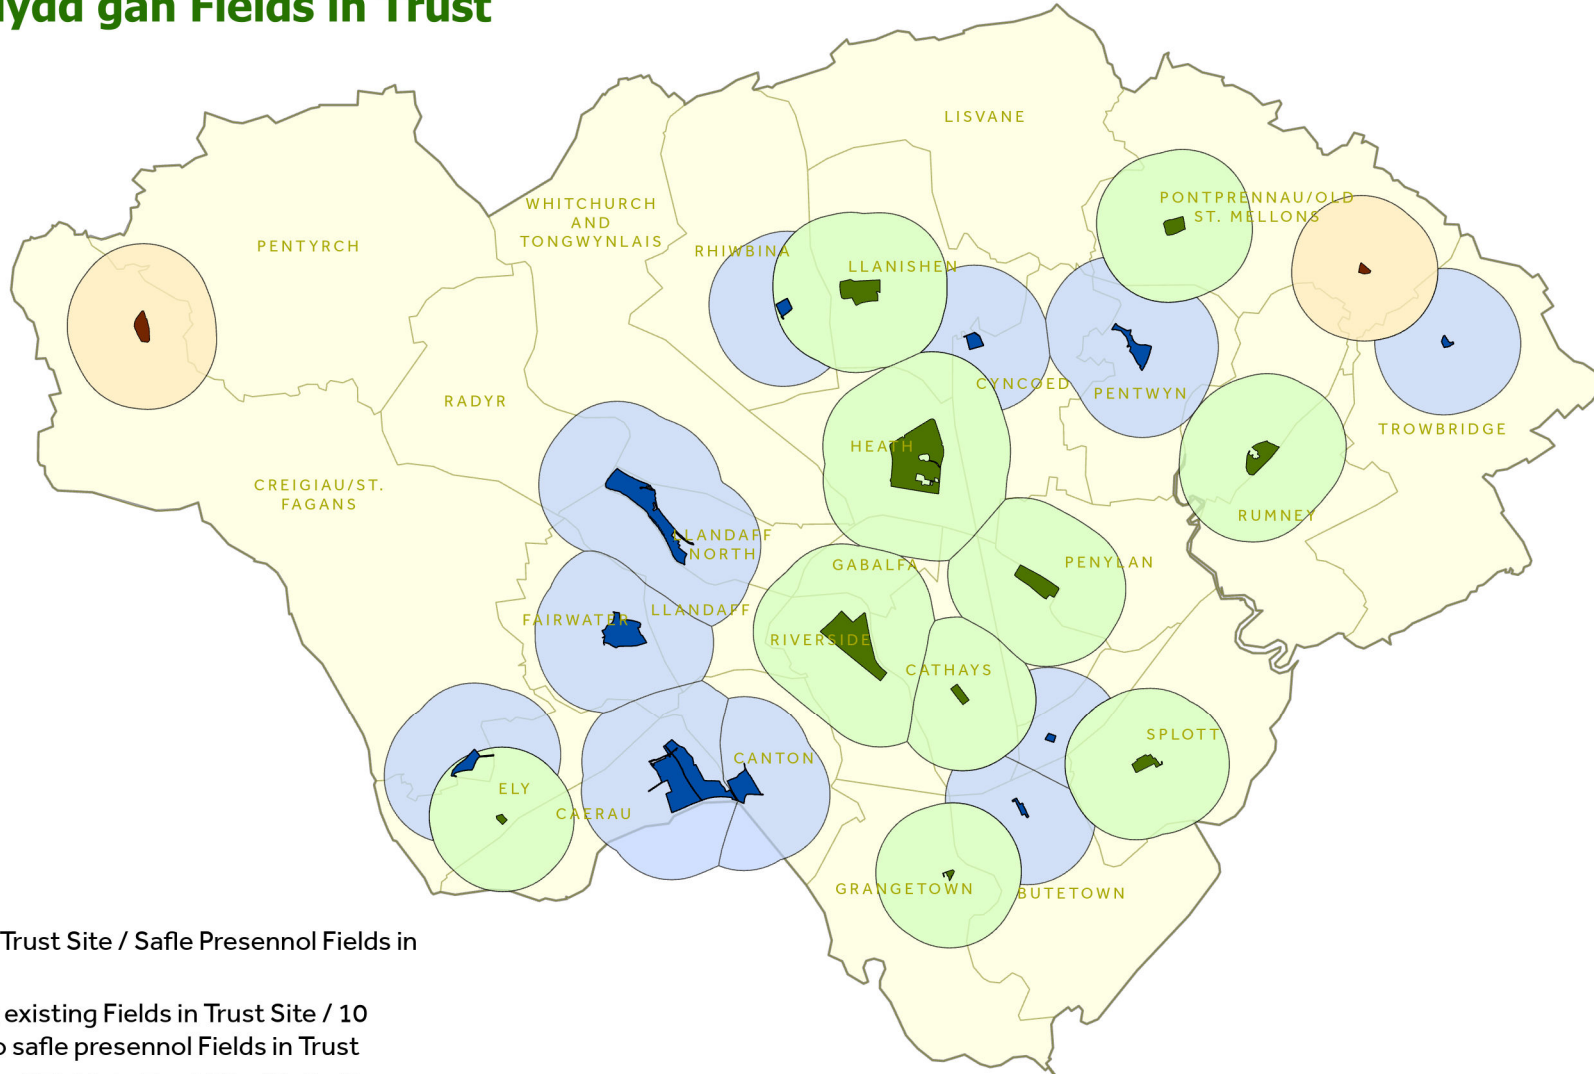

## Amddiffyniadau presennol ac arfaethedig yng Nghaerdydd gan Fields in Trust

### Key/Allwedd

- Existing Fields in Trust Site / Safle Presennol Fields in Trust
- 10 min walk from existing Fields in Trust Site / 10 munud ar droed o safle presennol Fields in Trust
- Community Council Fields in Trust Site / Safle Cyngor Cymuned Fields in Trust
- 10 min walk from Community Council Fields in Trust Site / 10 munud ar droed o safle Fields in Trust Cyngor Cymuned
- Proposed Fields in Trust Site / Safle Arfaethedig Fields in Trust
- 10 min walk from proposed Fields in Trust Site / 10 munud ar droed o safle arfaethedig Fields in Trust

Existing population within a ten-minute walk of a protected space  
Poblogaeth bresennol o fewn taith gerdded ddeg munud i fan gwarchoddedig

**159 000**  
**43 %**

New total population within a ten-minute walk of a protected space  
Cyfanswm poblogaeth newydd o fewn taith gerdded 10 munud i fan gwarchoddedig