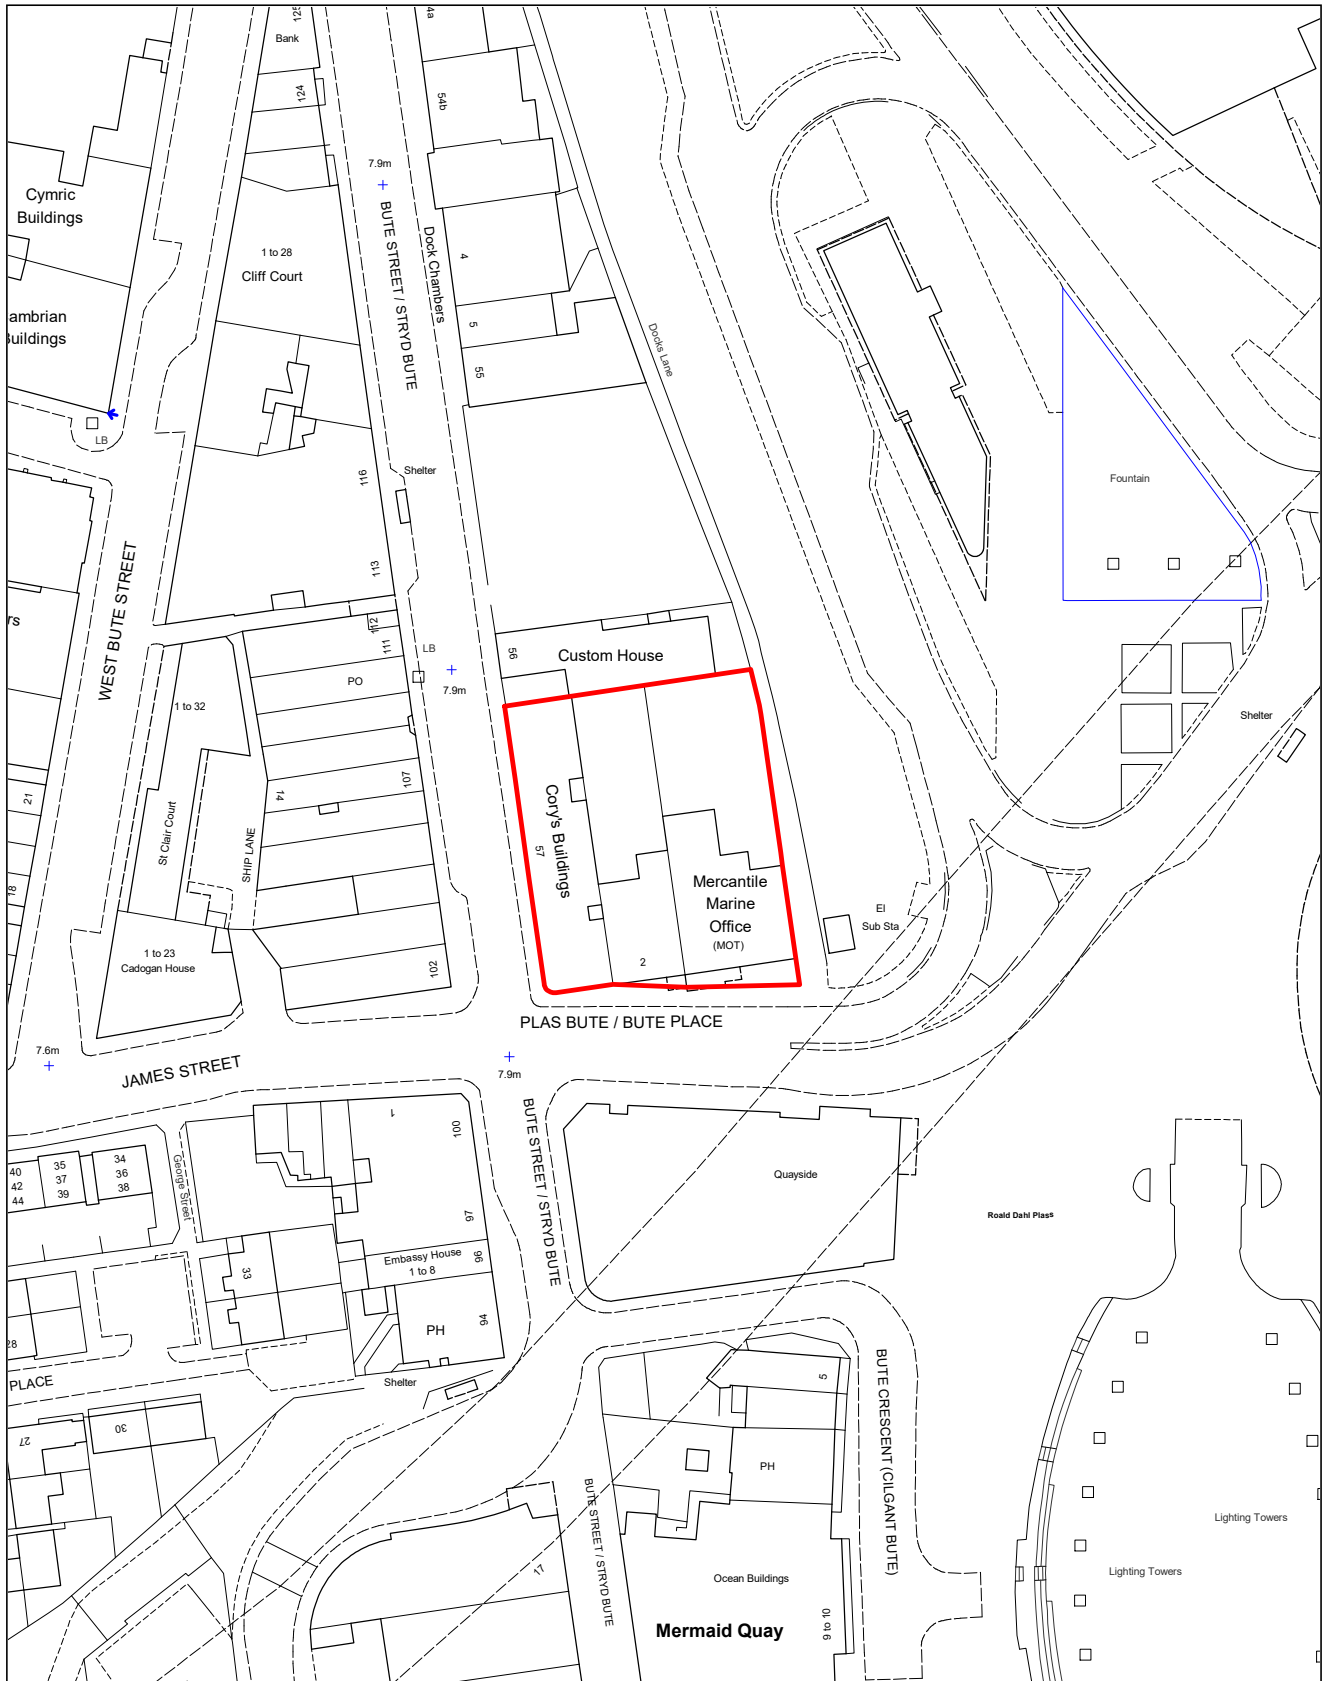

Appendix 1 - Land at Merchant Place & Cory's Buildings

www.eiddocycngorcaerdydd.com

www.cardiffcouncilproperty.com

Feil / Enw llwybr / Project / Dyluniad Rhif. / File / Pathname / Project / Drawing No.

R:\Propinfo 2\Ownership Plans\2020\MerchantPlace.WOR

Luniwyd gan / Drawn By : SF Dyddiad / Date : 20/10/2020

Graddfa / Scale : 1:1,250

Cyf Adolygiad / Revision Ref. :

Cyfarwyddwr / Director : Neil Hanratty