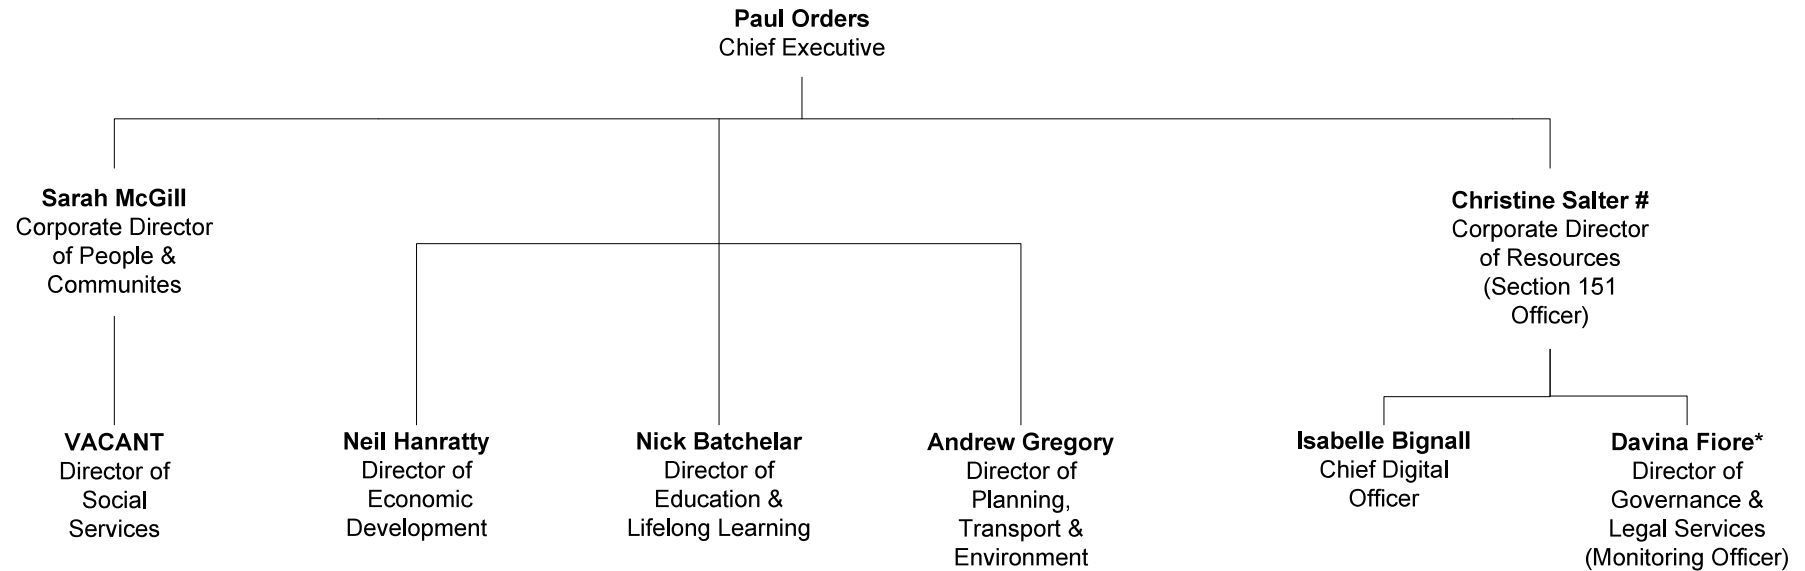

CARDIFF COUNCIL
TIER 1 – SENIOR MANAGEMENT CHART
AS AT 1ST MAY 2018

Section 151 Officer

* Monitoring Officer